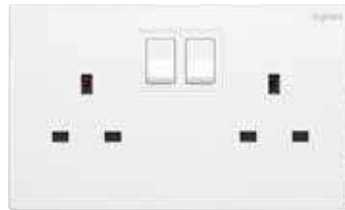

16 A push buttons with or without bell marking

RLC + LED rotary dimmers

20 A double pole switches: 1 gang - 1 way with LED or with «water heater marking»

Fan stepless controls

SOCKET OUTLETS

1 and 2 gang 13 A British standard socket outlets with or without LED power indicator, with or without USB charger