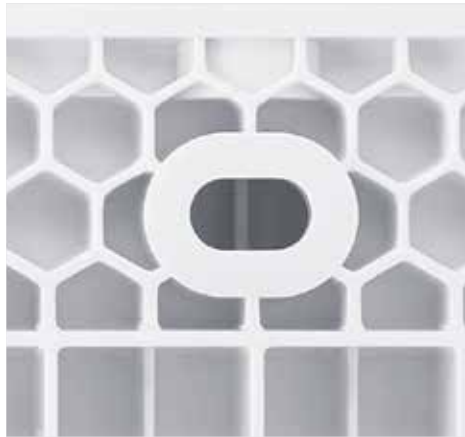

STRENGTH IN ELEGANCE

A honeycomb design supporting frame brings about the best stability and strength for electrical structures.