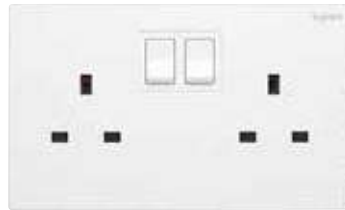

16 A push buttons with or without bell marking

RLC + LED rotary dimmers

20 A double pole switches: 1 gang - 1 way with LED or with «water heater marking»

Fan stepless controls

SOCKET OUTLETS

1 and 2 gang 13 A British standard socket outlets with or without LED power indicator, with or without USB charger